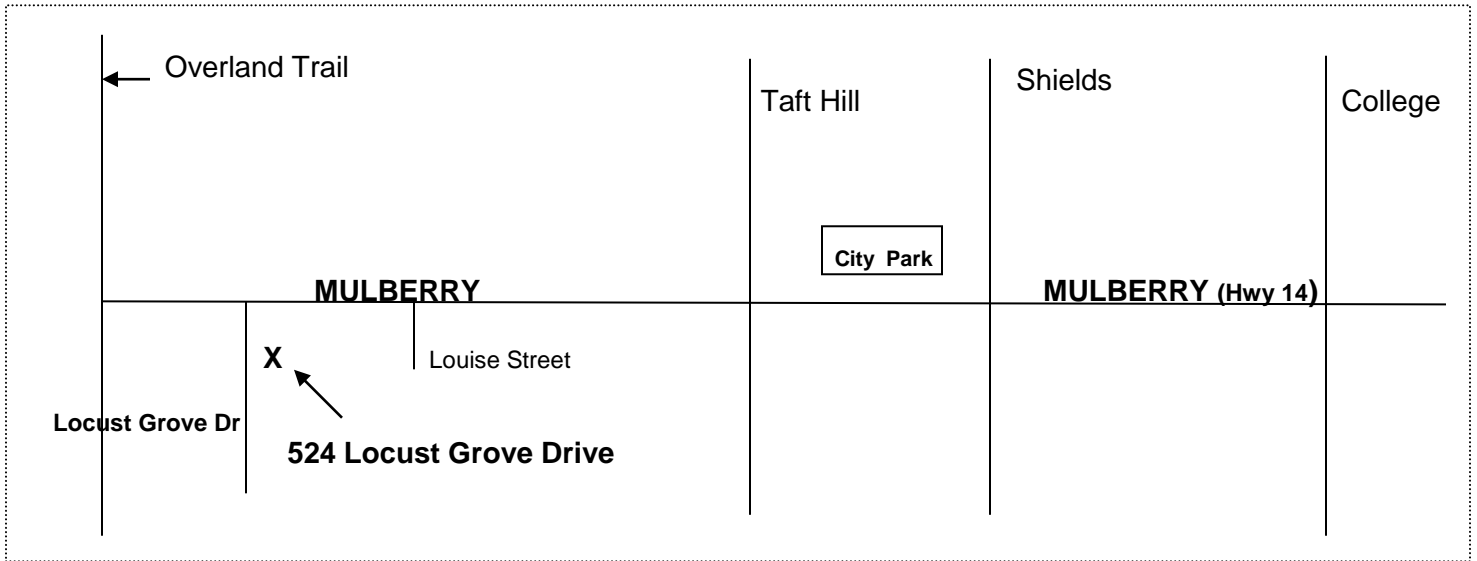

Hot Stone Massage Therapy Reflexology

Mary Axelrod, Board Certified Massage Therapist, Certified Reflexologist

524 Locust Grove Drive
Fort Collins, CO 80521

970-204-1794

www.callmary.net

House is sage green. Pond in front yard and solar panels on the roof. Please park directly in front of the house or in the driveway if room.

Easy Directions:

From Old Town (Fort Collins) - take Mulberry WEST past Taft Hill. Look for Louise Street and then you will turn LEFT at the next street - Locust Grove Dr (sign sits back from street) just before Overland Trail Drive. Turn left – 524 Locust Grove Drive. Look for sign at mailbox.

From LaPorte Area - take Overland Trail south past LaPorte Street. At Mulberry, turn LEFT. The first street East of Overland is Locust Grove Dr. Turn right on Locust Grove Dr to 524 Locust Grove Drive. Look for sign at mailbox.

From Greeley, Windsor, Loveland – go North on I-25. Exit at Colorado Hwy 14, which is Mulberry. Continue WEST on Mulberry past Taft Hill. Look for Louise Street and then you will turn LEFT at the next street - Locust Grove Dr (sign sits back from street) just before Overland Trail Drive --524 Locust Grove Drive. Look for sign at mailbox.

www.callmary.net

Gift Certificates Available